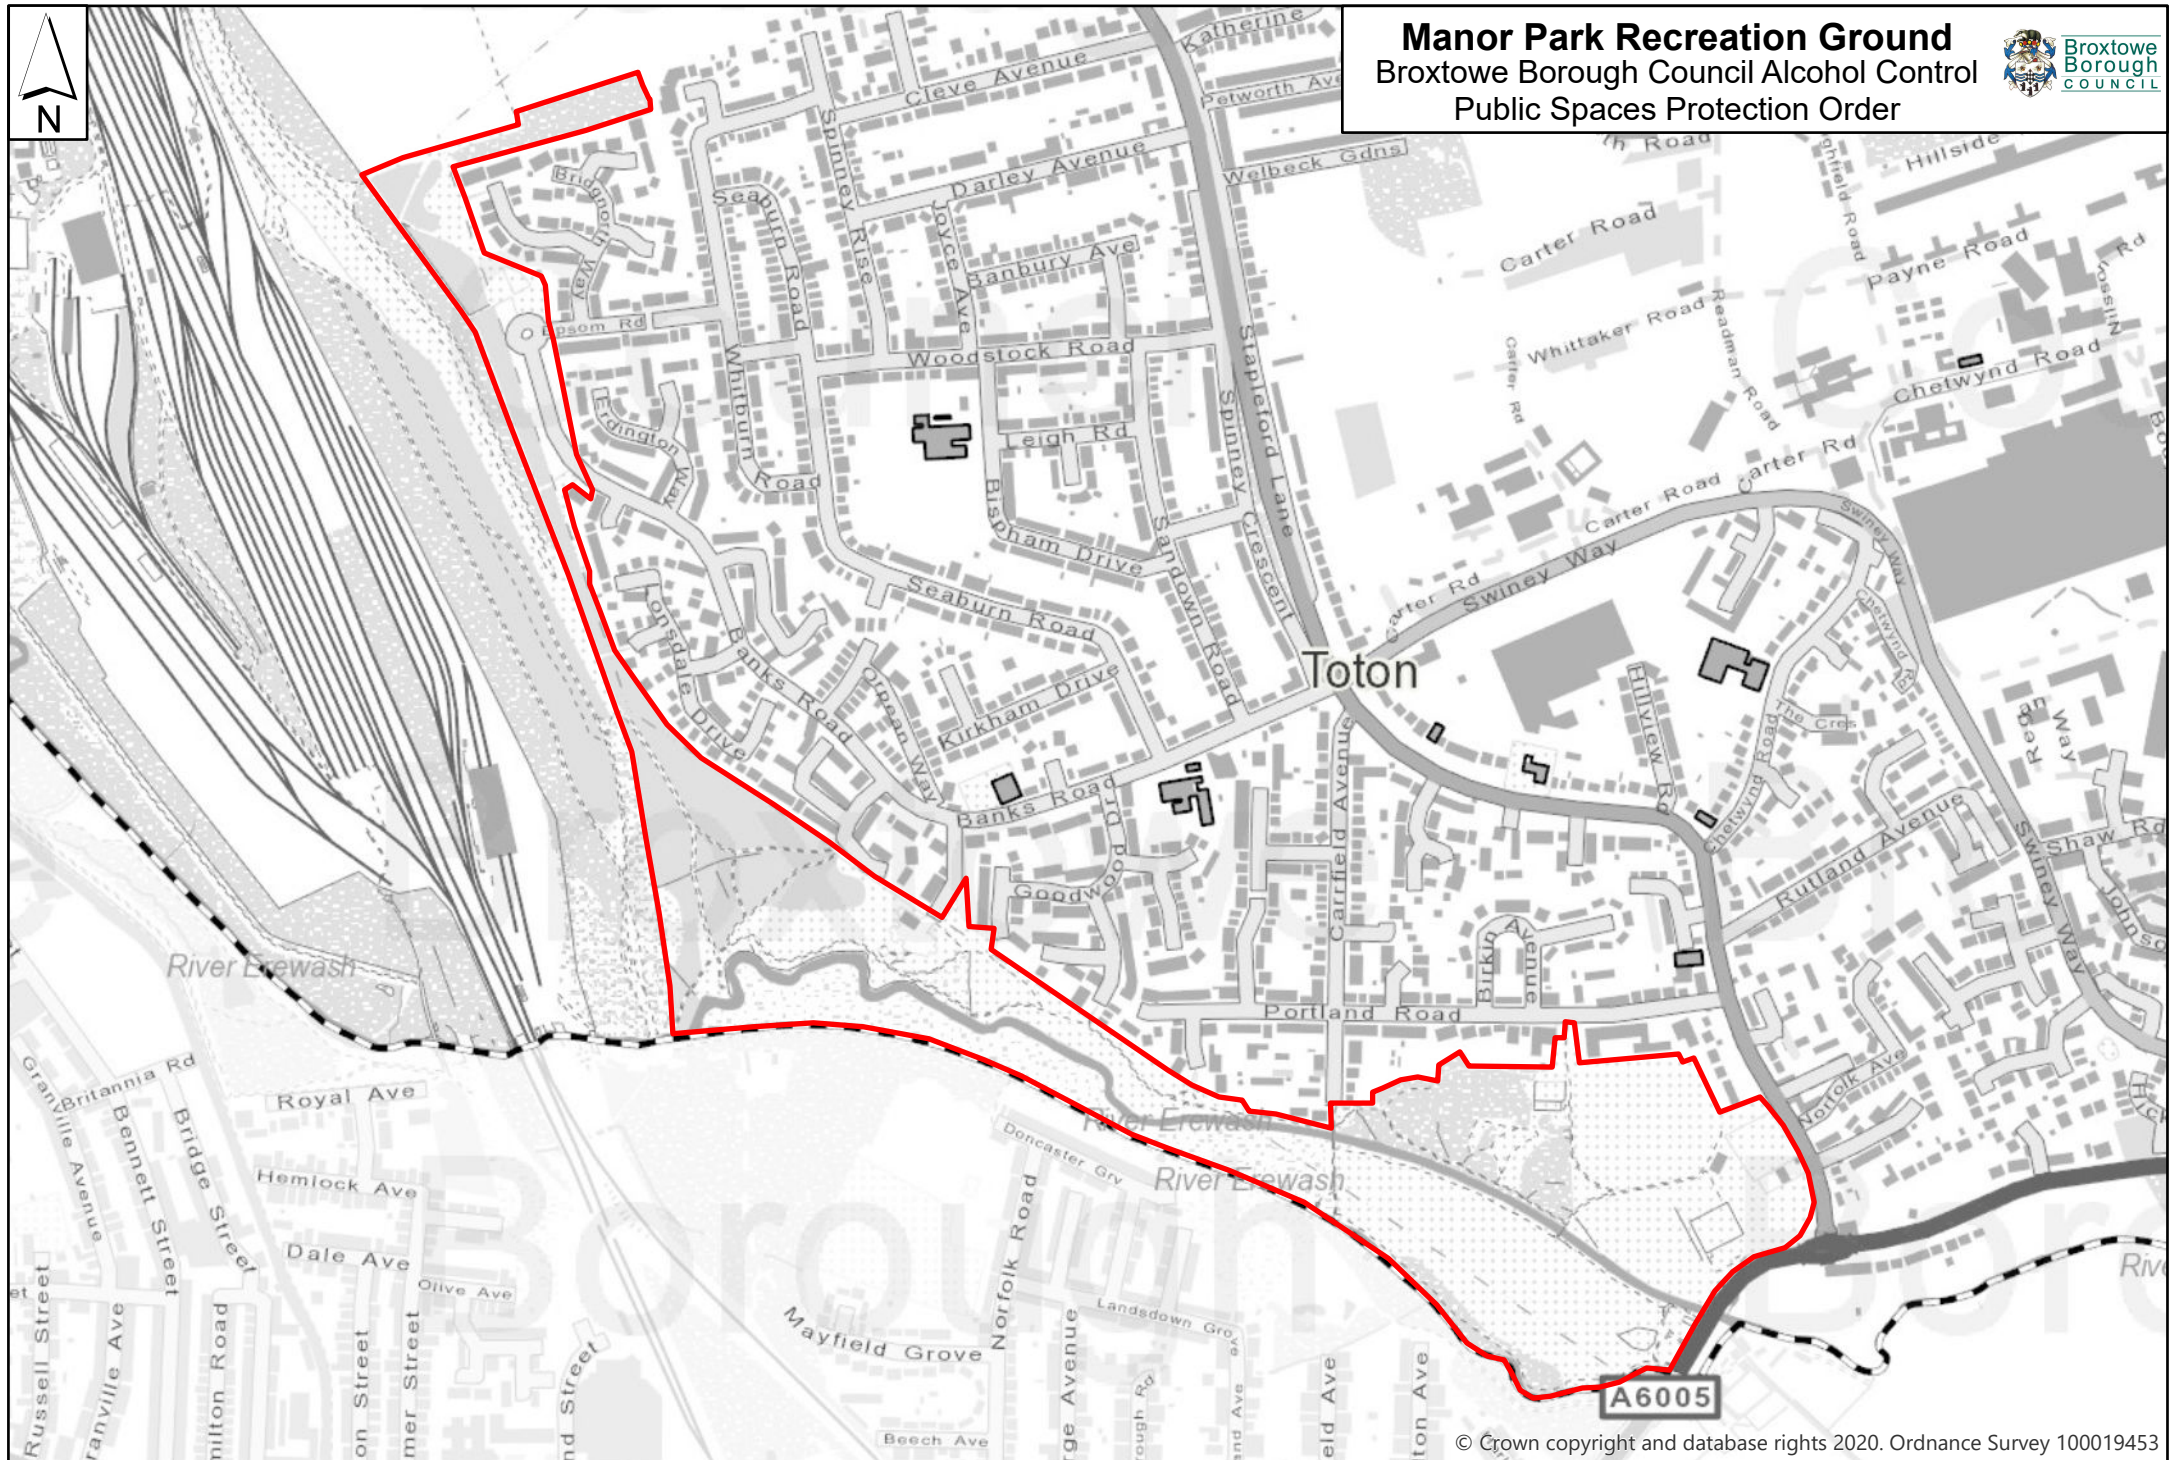

**Manor Park Recreation Ground**  
Broxtowe Borough Council Alcohol Control  
Public Spaces Protection Order

Not To Scale

Restricted Area —

© Crown copyright and database rights 2020. Ordnance Survey 100019453